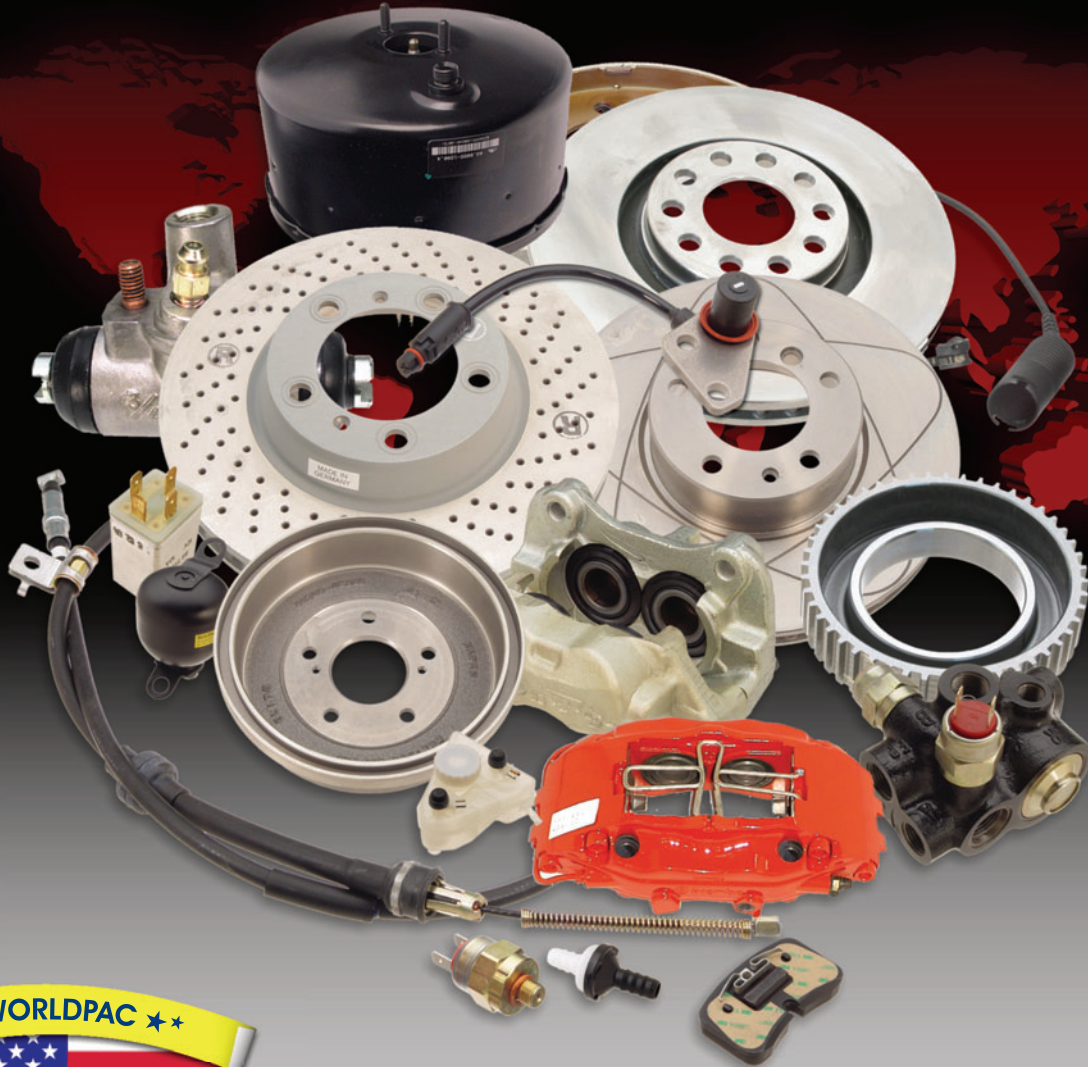

# BRAKES

Largest selection of OE BRAKE products for import vehicles and now including domestic

- 600,000 brake applications
- 15,000 brake parts inventory
- 150 brake product classes
- 100,000 total parts inventory
- 7 million total part applications

- Now offering domestic parts
- Ford, GM, Chrysler
- Expanding domestic OEM suppliers

**ALCARDONE**

**ADVICS**

**AISIN**

**AKESON**  
BRAKE EXPERTS

**BALO**  
MOTORTEX

**brembo**

**Hitachi Chemical**