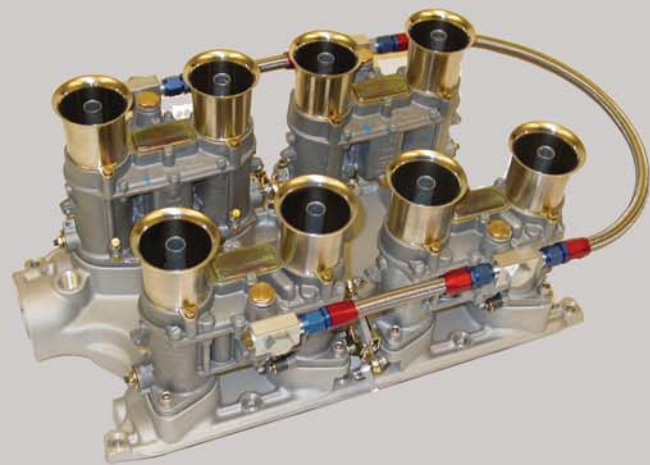

REDLINE

**America's Premier Distributor of Genuine
WEBER Carburetors for Over 30 Years**

REDLINE Conversion Kits

Complete WEBER Carburetor kits with all required parts - including instructions!

- Pre-Calibrated
- Bolt-on Performance
- Street & Track

REDLINE Fuel Injection Kits

Complete conversion kits with free tuning software and documentation

REDLINE has a 30 year history of supplying North America with genuine WEBER Carburetors along with exclusive REDLINE conversion kits developed using original WEBER Carburetors.

REDLINE supports the continuing production of genuine WEBER Carburetors and is a premier source for high performance fuel management systems.

REDLINE has also developed a complete line of fully programmable fuel management, fuel injection and ignition products.