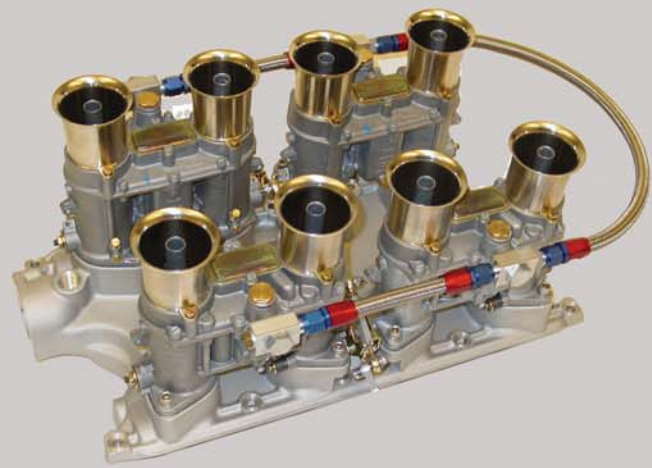

REDLINE has a 30 year history of supplying North America with genuine WEBER Carburetors along with exclusive REDLINE conversion kits developed using original WEBER Carburetors.

REDLINE supports the continuing production of genuine WEBER Carburetors and is a premier source for high performance fuel management systems.

REDLINE has also developed a complete line of fully programmable fuel management, fuel injection and ignition products.

- Fuel Delivery Components
- Throttle Bodies and Fuel Rails
- Full Line of WEBER Jetting Kits
- Linkage Assemblies and more...